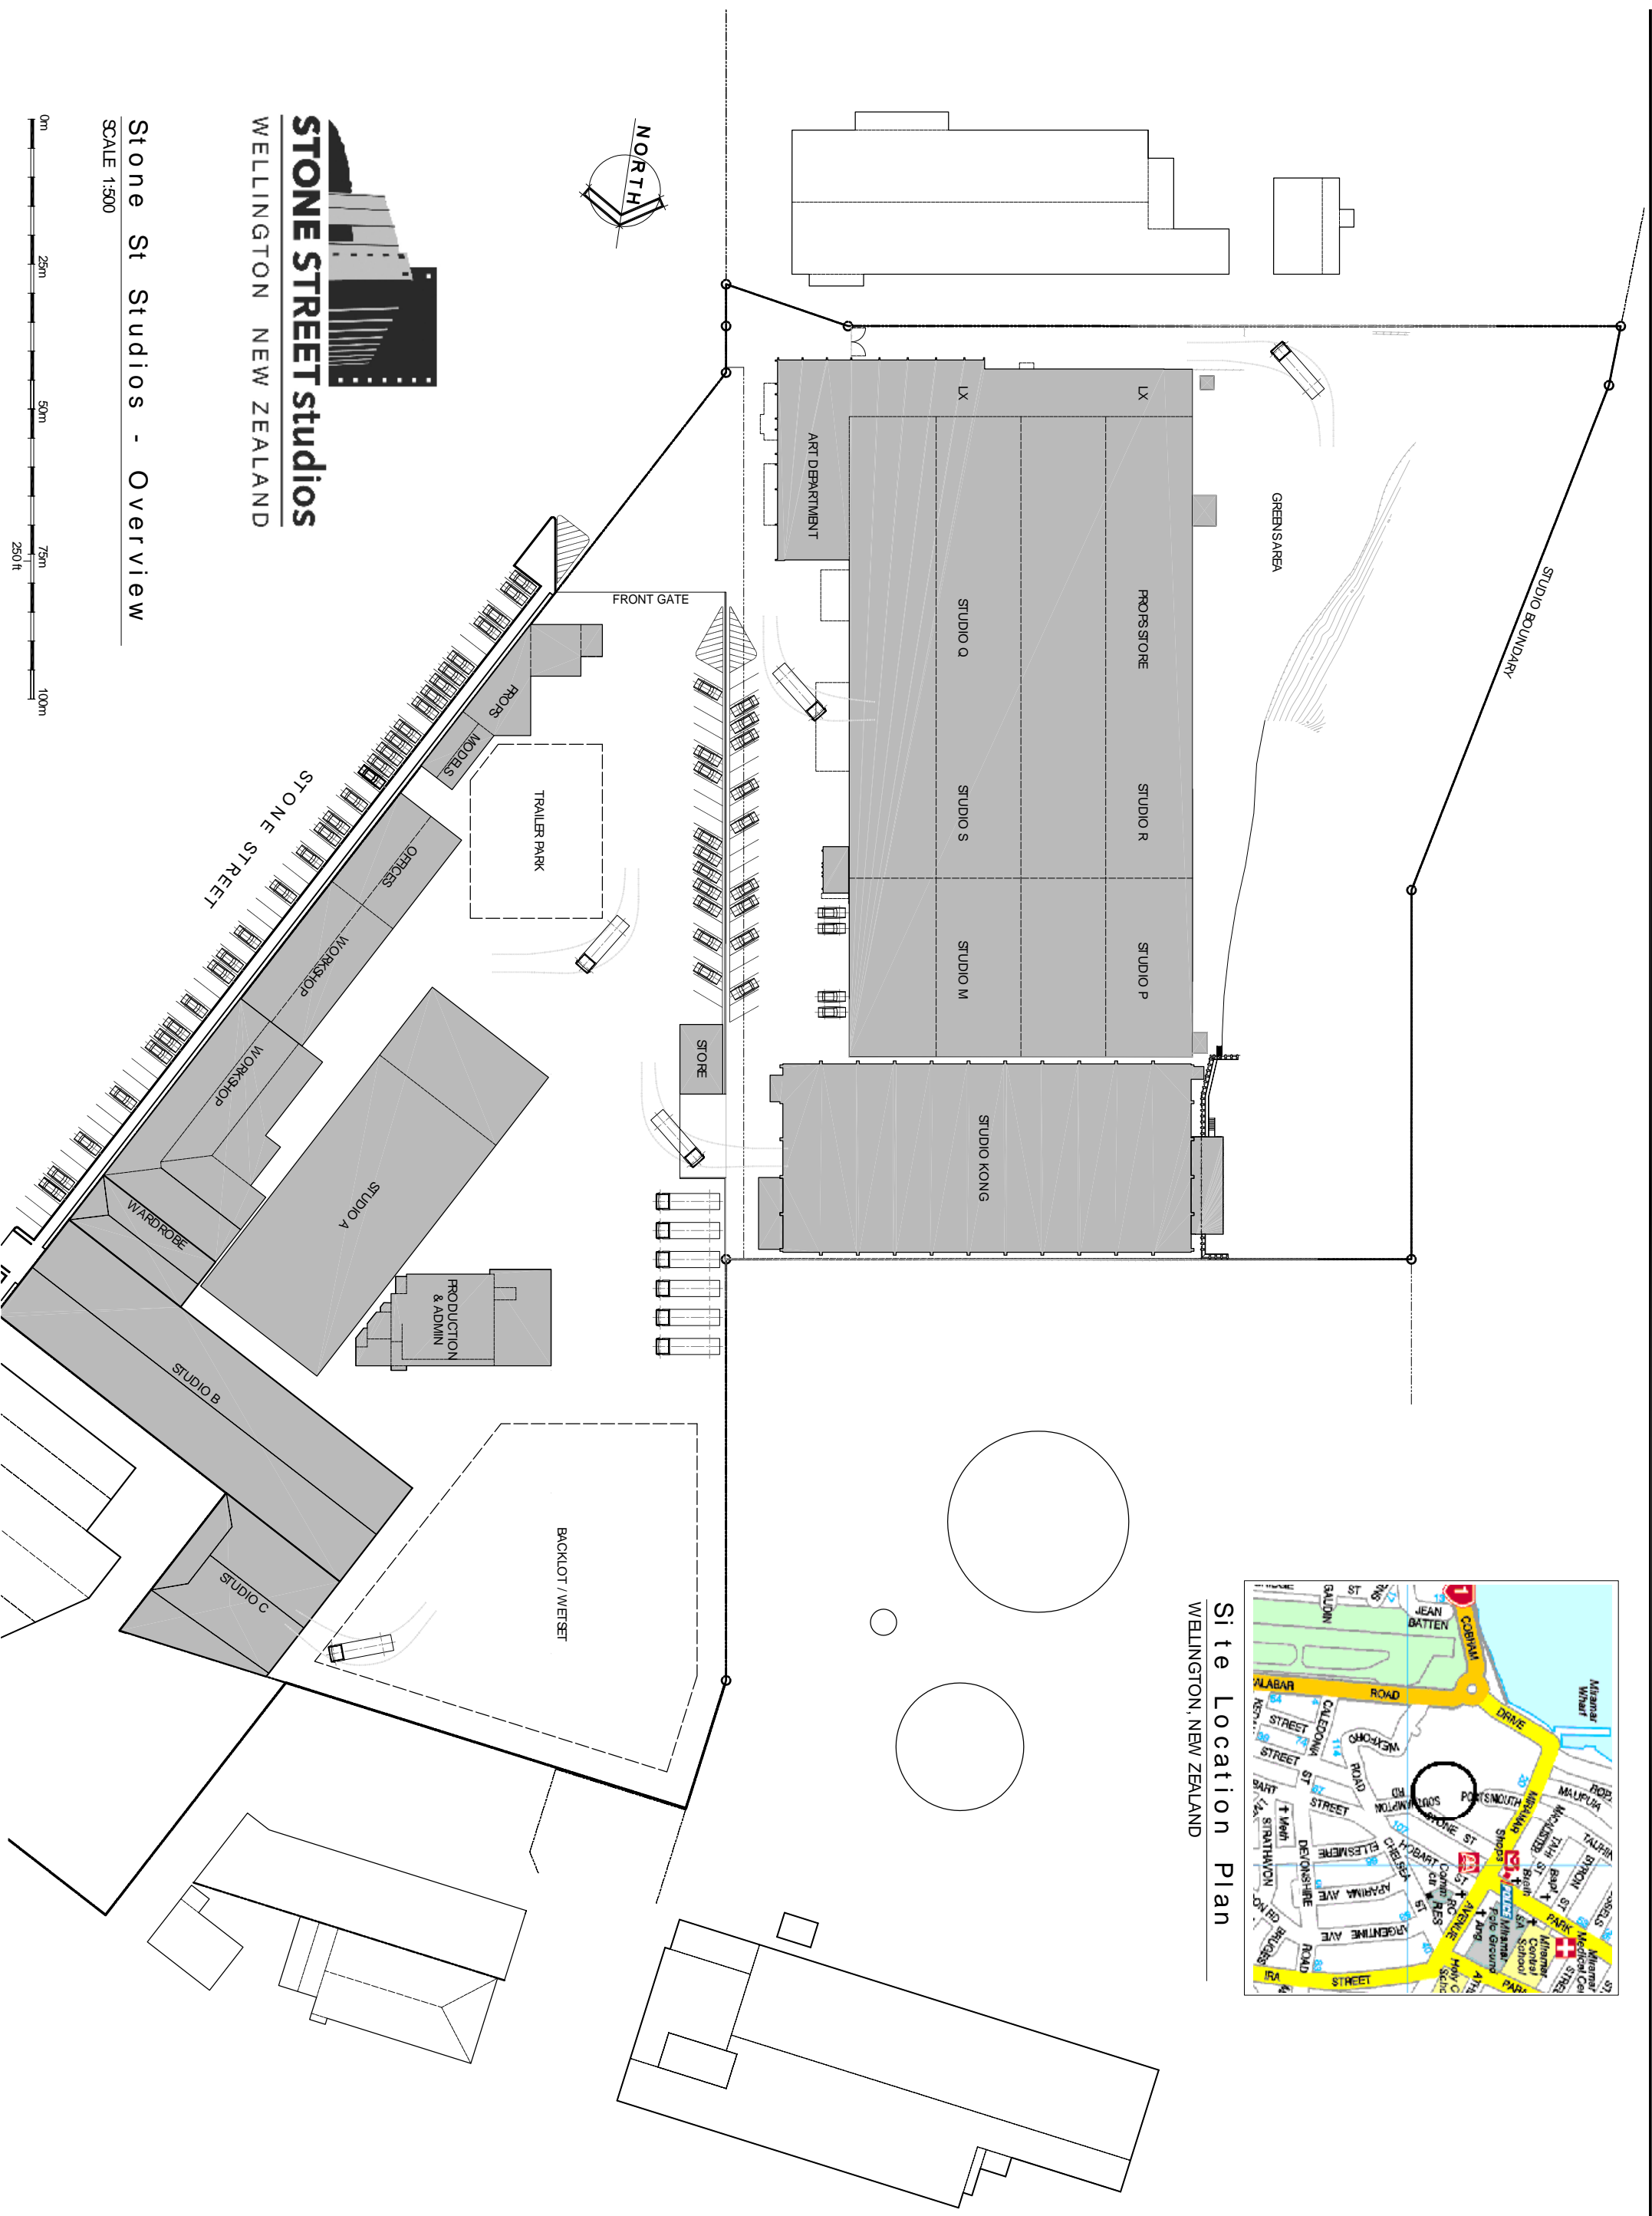

Site Location Plan
WELLINGTON, NEW ZEALAND

STONE STREET studios
WELLINGTON NEW ZEALAND

Stone St Studios - Overview
SCALE 1:500